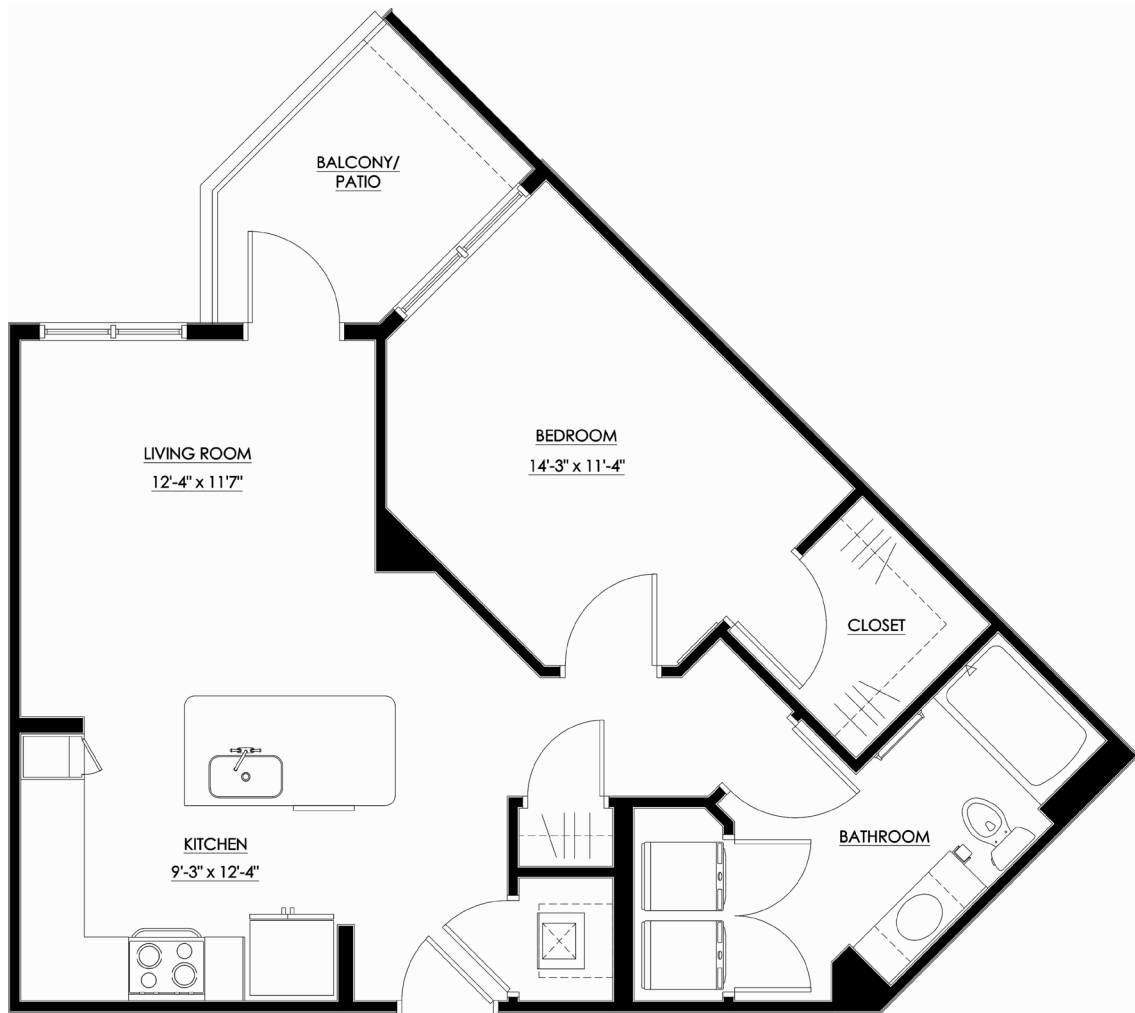

# A3

1 BED / 1 BATH

# 730 SQ. FT.

	2300 North Davidson Street   Charlotte, NC 28205
	<a href="http://www.collectivenoda.com">www.collectivenoda.com</a>

Floorplans are artist's rendering. All dimensions are approximate. Actual product and specifications may vary in dimension or detail. Not all features are available in every apartment. Prices and availability are subject to change. Please see a representative for details.